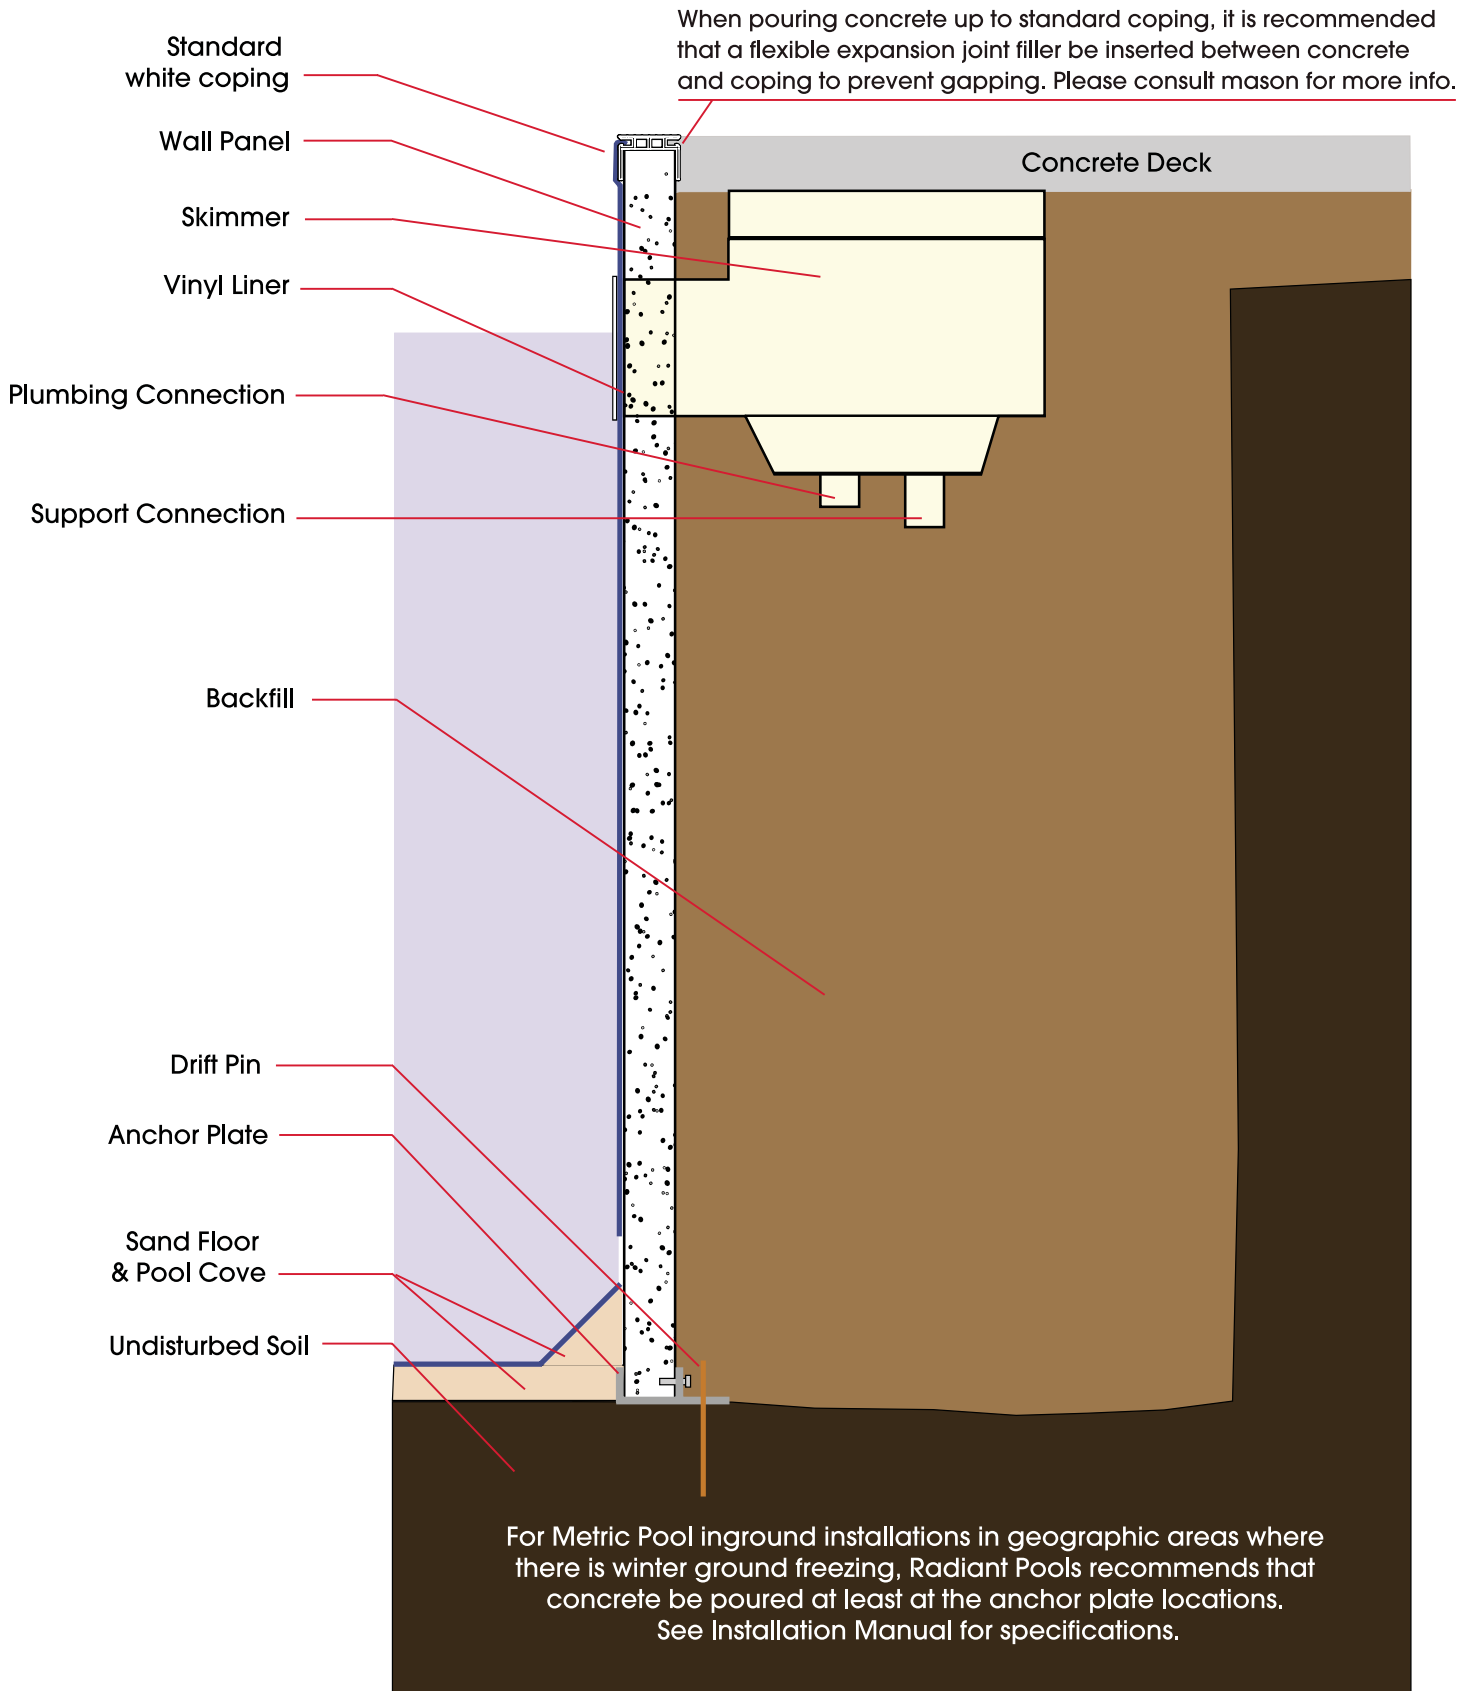

Metric Round Pool

Inground Installation with Standard White Coping

Metric Round Pool

Inground Installation with CP2 Coping

For Metric Pool inground installations in geographic areas where there is winter ground freezing, Radiant Pools recommends that concrete be poured at least at the anchor plate locations. See Installation Manual for specifications.

Metric Round Pool

Inground Installation with Paver Coping

For Metric Pool inground installations in geographic areas where there is winter ground freezing, Radiant Pools recommends that concrete be poured at least at the anchor plate locations. See Installation Manual for specifications.