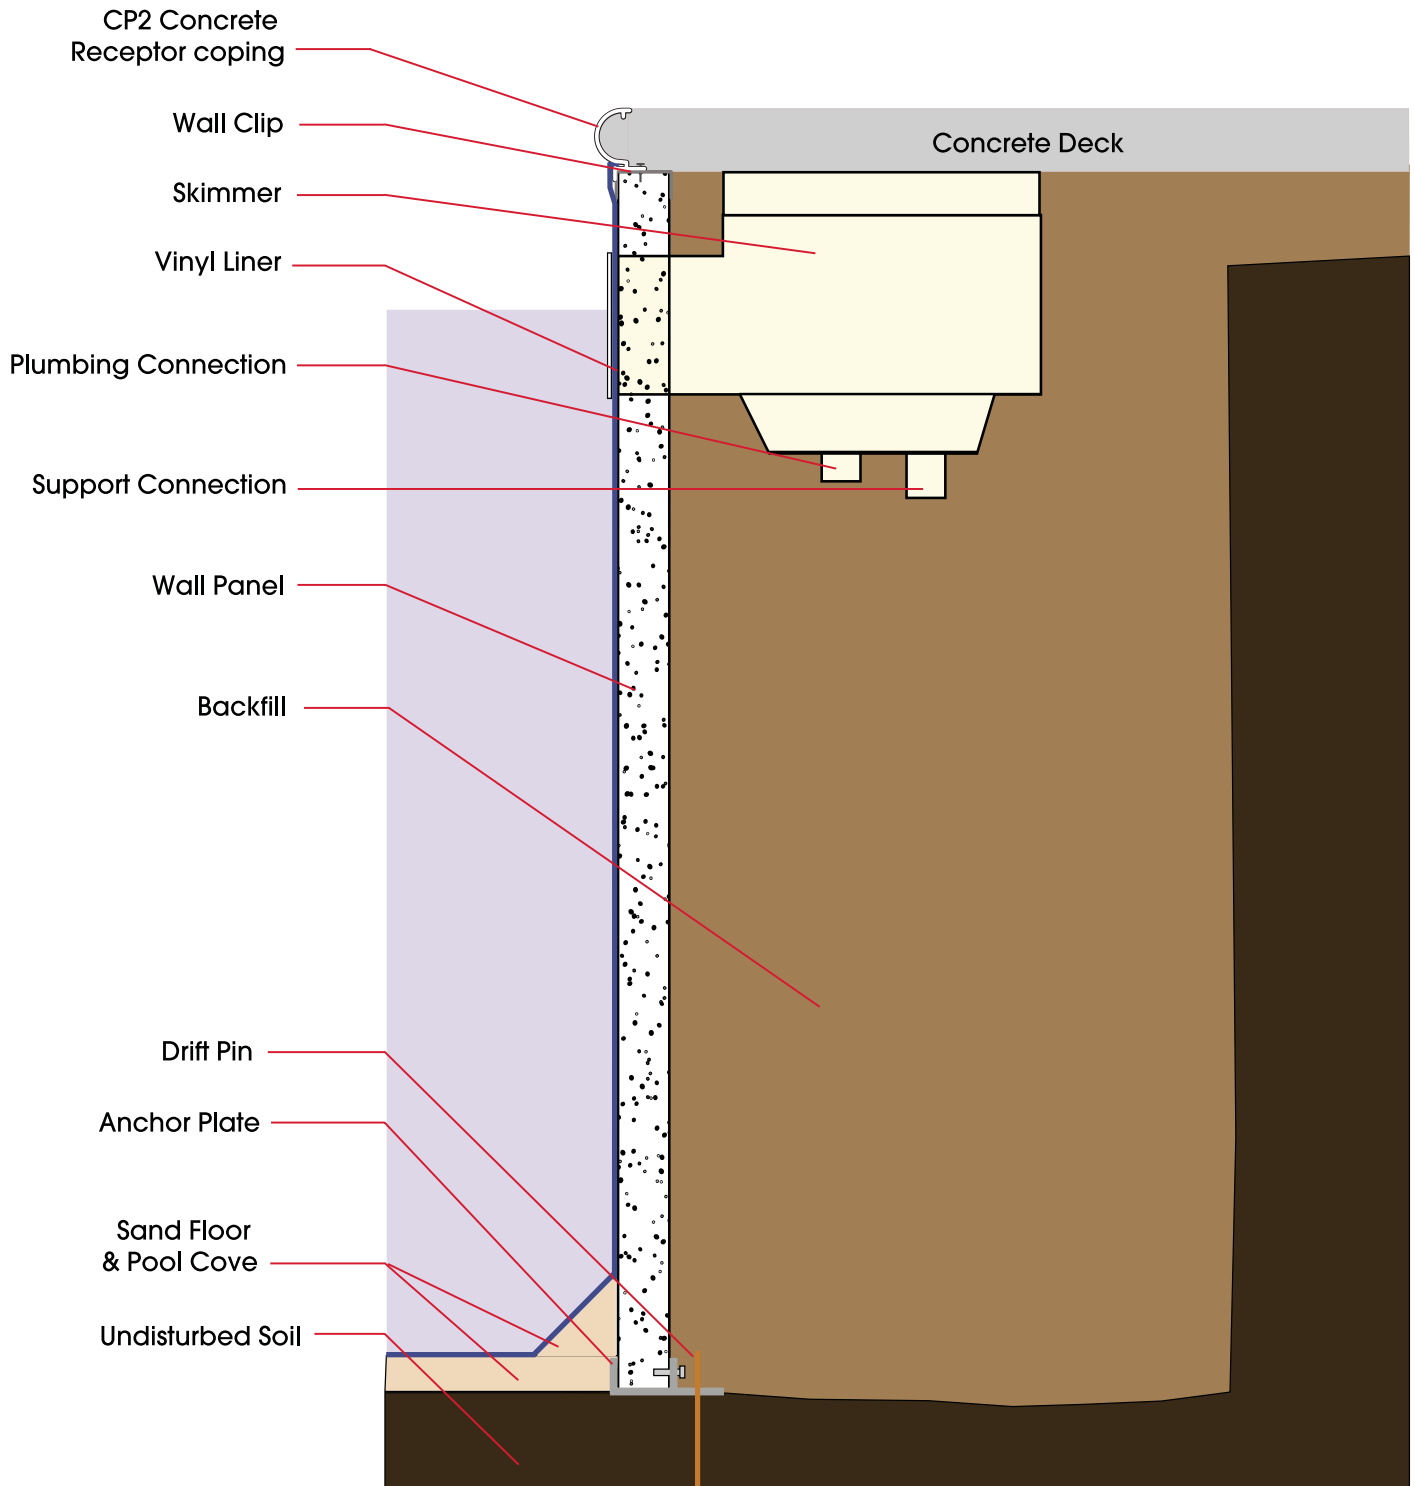

Metric Round Pool

Inground Installation with Standard White Coping

Metric Round Pool

Inground Installation with CP2 Coping

For Metric Pool inground installations in geographic areas where there is winter ground freezing, Radiant Pools recommends that concrete be poured at least at the anchor plate locations. See Installation Manual for specifications.

Metric Round Pool

Inground Installation with Paver Coping

For Metric Pool inground installations in geographic areas where there is winter ground freezing, Radiant Pools recommends that concrete be poured at least at the anchor plate locations. See Installation Manual for specifications.