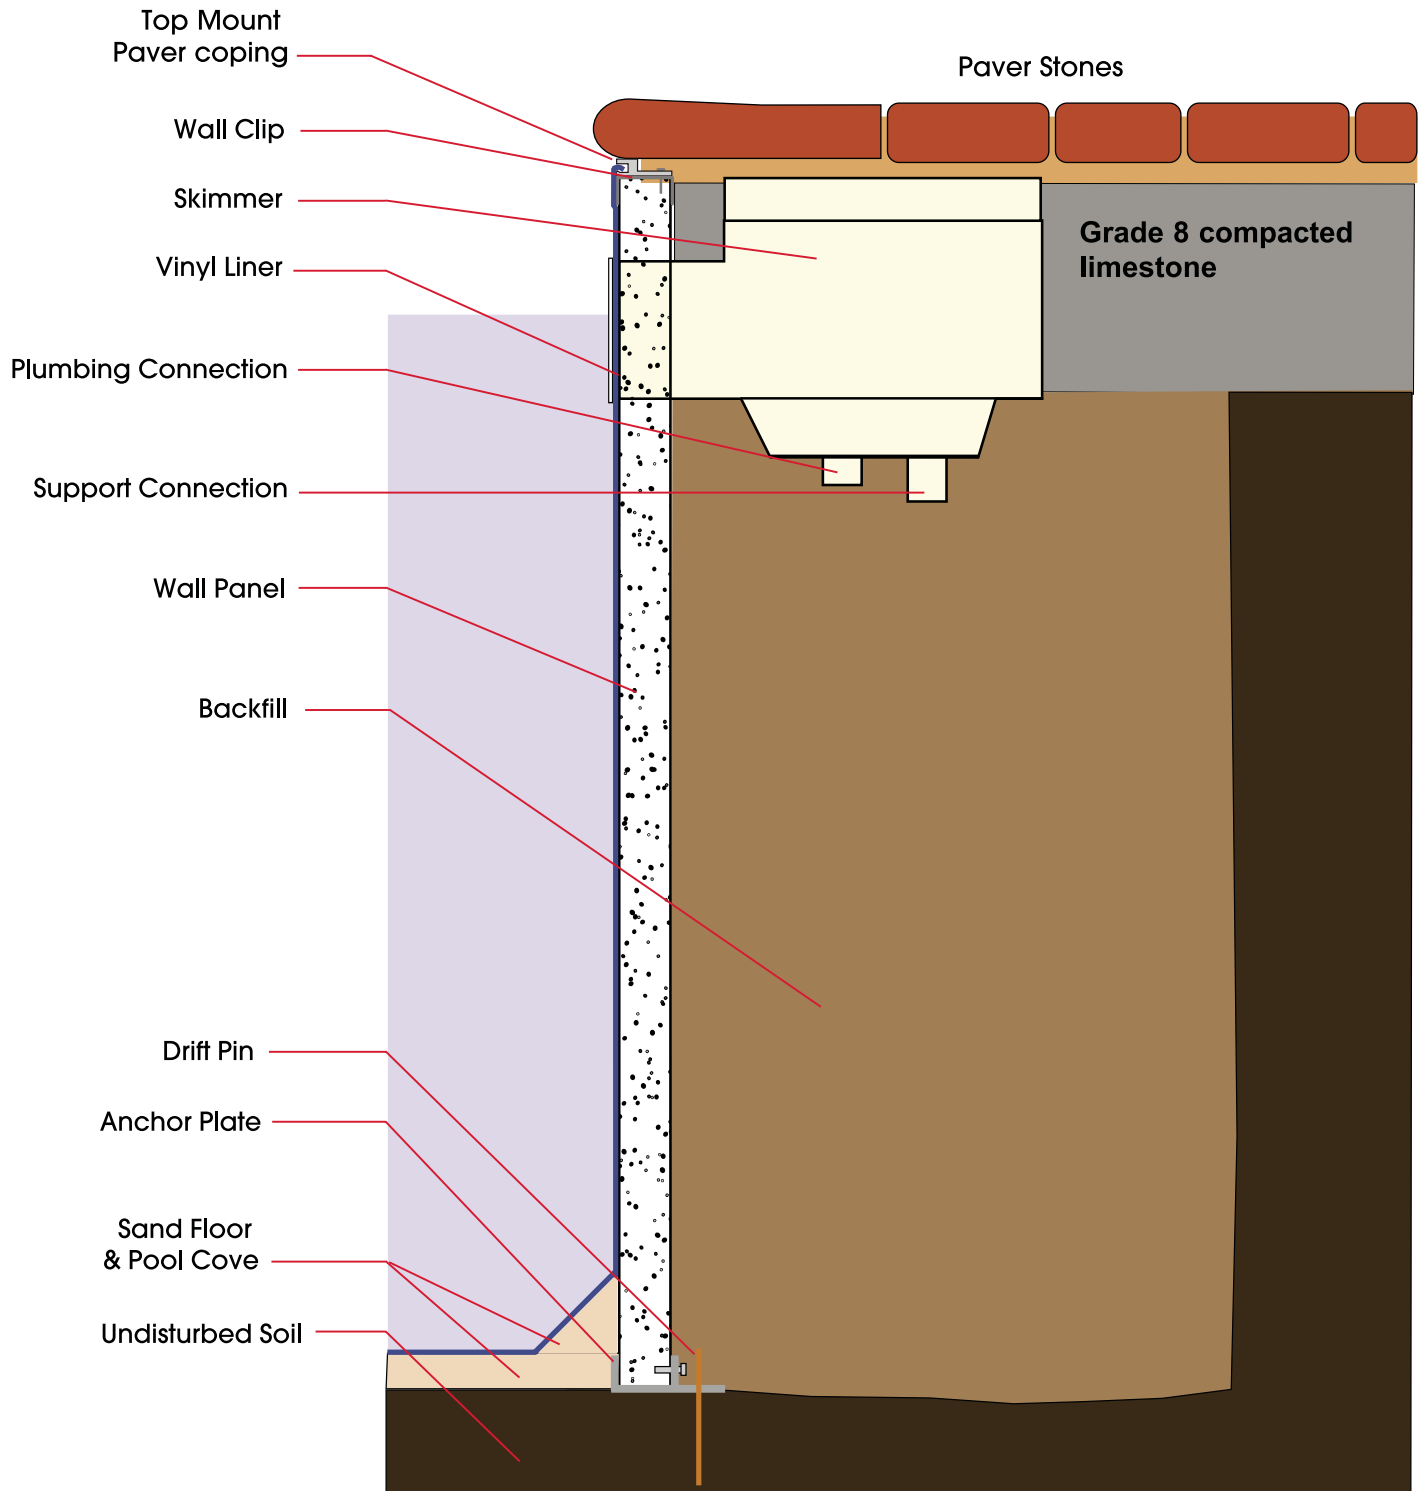

Metric Round Pool

Inground Installation with Standard White Coping

Metric Round Pool

Inground Installation with CP2 Coping

For Metric Pool inground installations in geographic areas where there is winter ground freezing, Radiant Pools recommends that concrete be poured at least at the anchor plate locations. See Installation Manual for specifications.

Metric Round Pool

Inground Installation with Paver Coping

For Metric Pool inground installations in geographic areas where there is winter ground freezing, Radiant Pools recommends that concrete be poured at least at the anchor plate locations. See Installation Manual for specifications.